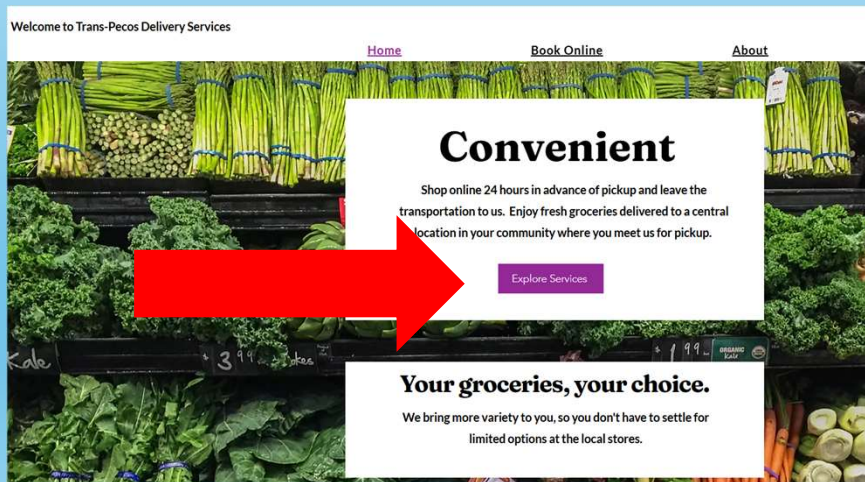

Trans-Pecos Delivery Services Ordering Instructions

1. Place order with HEB, Sam's Club and/or Walmart online and select pickup time from below (subject to change, refer to open times within the scheduling page of the website):
  - a. Walmart (John Ben Sheppard Pkwy) pickup hours – 9:00AM to 9:30AM
  - b. Sams Club (John Ben Sheppard Pkwy) pickup hours – 9:45AM to 10:30AM
  - c. HEB (E. 42 Street) pickup hours – 10:45AM to 1:15PM
2. Visit www.transpecosdeliveryservices.com
3. Select here:

or here:

*** Call us with questions at 432-438-0339 ***